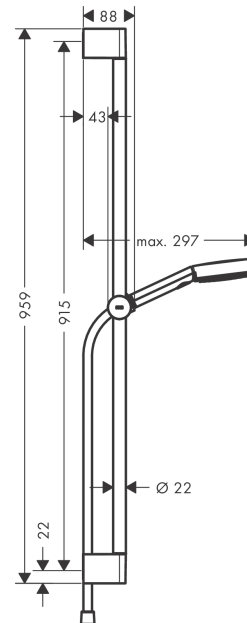

Pulsify Select S

Shower set 105 3jet Relaxation with shower bar 90 cm

Surfaces: **Matt Black** Article Number: **24170670**

Description

product features

- consists of: hand shower, slider, shower bar, shower hose
- shower head size: 105 mm
- spray type: PowderRain, IntenseRain, Massage spray
- convenient diversion via Select button
- maximum flow rate at 3 bar: 11,4 l/min
- minimum flow pressure: 1 bar
- wall supports of plastic
- stand pipe length: 959 mm
- shower bar diameter: 22 mm
- profile stand pipe: round
- drilling distance 915 mm
- height-adjustable slider with locking push-button slider

Technology

Design awards

reddot winner 2021

Product image

Scale drawing

Pulsify Select S
Shower set 105 3jet Relaxation with shower bar 90 cm
 Surfaces: **Matt Black** Article Number: **24170670**

Flowchart

The consumption was measured in combination with the appropriate fittings (thermostat/mixer/in-wall valve) to reflect actual application in practice.

Pulsify Select S
Shower set 105 3jet Relaxation with shower bar 90 cm
 Surfaces: **Matt Black** Article Number: **24170670**

Pos.	Description	Article Number	Price	PU
1	cover	95217670	-	1
2	wall support	95218000	-	1
3	mounting set	96179000	-	1
4	support, assy	93517670	-	1
5	shower hose Isiflex'B 1,60 m	28276670	-	1
6	-	24110670	-	1
7	filter	92672000	-	1
8	seal	98058000	-	1
a	tile-matching-disk 7 mm	97450000	-	1