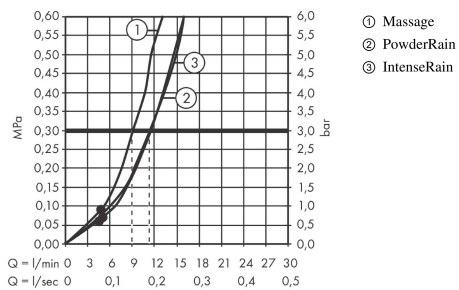

Pulsify Select S

Shower set 105 3jet Relaxation with shower bar 90 cm

Surfaces: **Matt Black** Article Number: **24170670**

Description

product features

- consists of: hand shower, slider, shower bar, shower hose
- shower head size: 105 mm
- spray type: PowderRain, IntenseRain, Massage spray
- convenient diversion via Select button
- maximum flow rate at 3 bar: 11,4 l/min
- minimum flow pressure: 1 bar
- wall supports of plastic
- stand pipe length: 959 mm
- shower bar diameter: 22 mm
- profile stand pipe: round
- drilling distance 915 mm
- height-adjustable slider with locking push-button slider

Technology

Design awards

reddot winner 2021

Product image

Scale drawing

Pulsify Select S
Shower set 105 3jet Relaxation with shower bar 90 cm
 Surfaces: **Matt Black** Article Number: **24170670**

Flowchart

The consumption was measured in combination with the appropriate fittings (thermostat/mixer/in-wall valve) to reflect actual application in practice.

Pulsify Select S
Shower set 105 3jet Relaxation with shower bar 90 cm
 Surfaces: **Matt Black** Article Number: **24170670**