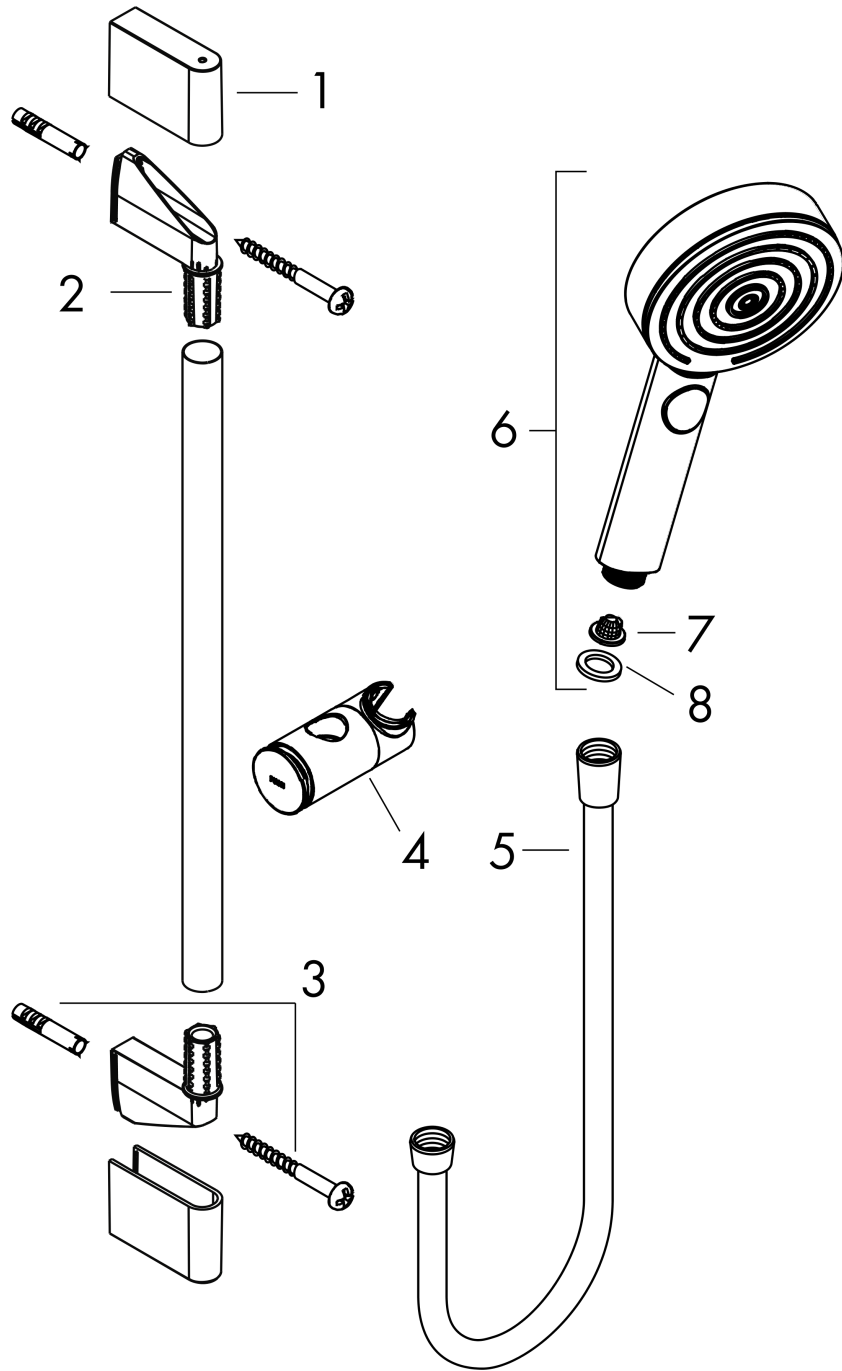

Pulsify Select S

Shower set 105 3jet Relaxation with shower bar 90 cm

Surfaces: **Matt Black** Article Number: **24170670**

Description

product features

- consists of: hand shower, slider, shower bar, shower hose
- shower head size: 105 mm
- spray type: PowderRain, IntenseRain, Massage spray
- convenient diversion via Select button
- maximum flow rate at 3 bar: 11,4 l/min
- minimum flow pressure: 1 bar
- wall supports of plastic
- stand pipe length: 959 mm
- shower bar diameter: 22 mm
- profile stand pipe: round
- drilling distance 915 mm
- height-adjustable slider with locking push-button slider

Technology

Design awards

reddot winner 2021

Product image

Scale drawing

Pulsify Select S
Shower set 105 3jet Relaxation with shower bar 90 cm
 Surfaces: **Matt Black** Article Number: **24170670**

Flowchart

The consumption was measured in combination with the appropriate fittings (thermostat/mixer/in-wall valve) to reflect actual application in practice.

Pulsify Select S
Shower set 105 3jet Relaxation with shower bar 90 cm
 Surfaces: **Matt Black** Article Number: **24170670**

Exploded Drawing

Year of production: >06/21

Pulsify Select S
Shower set 105 3jet Relaxation with shower bar 90 cm
 Surfaces: **Matt Black** Article Number: **24170670**

Spare part list

Year of production: >06/21